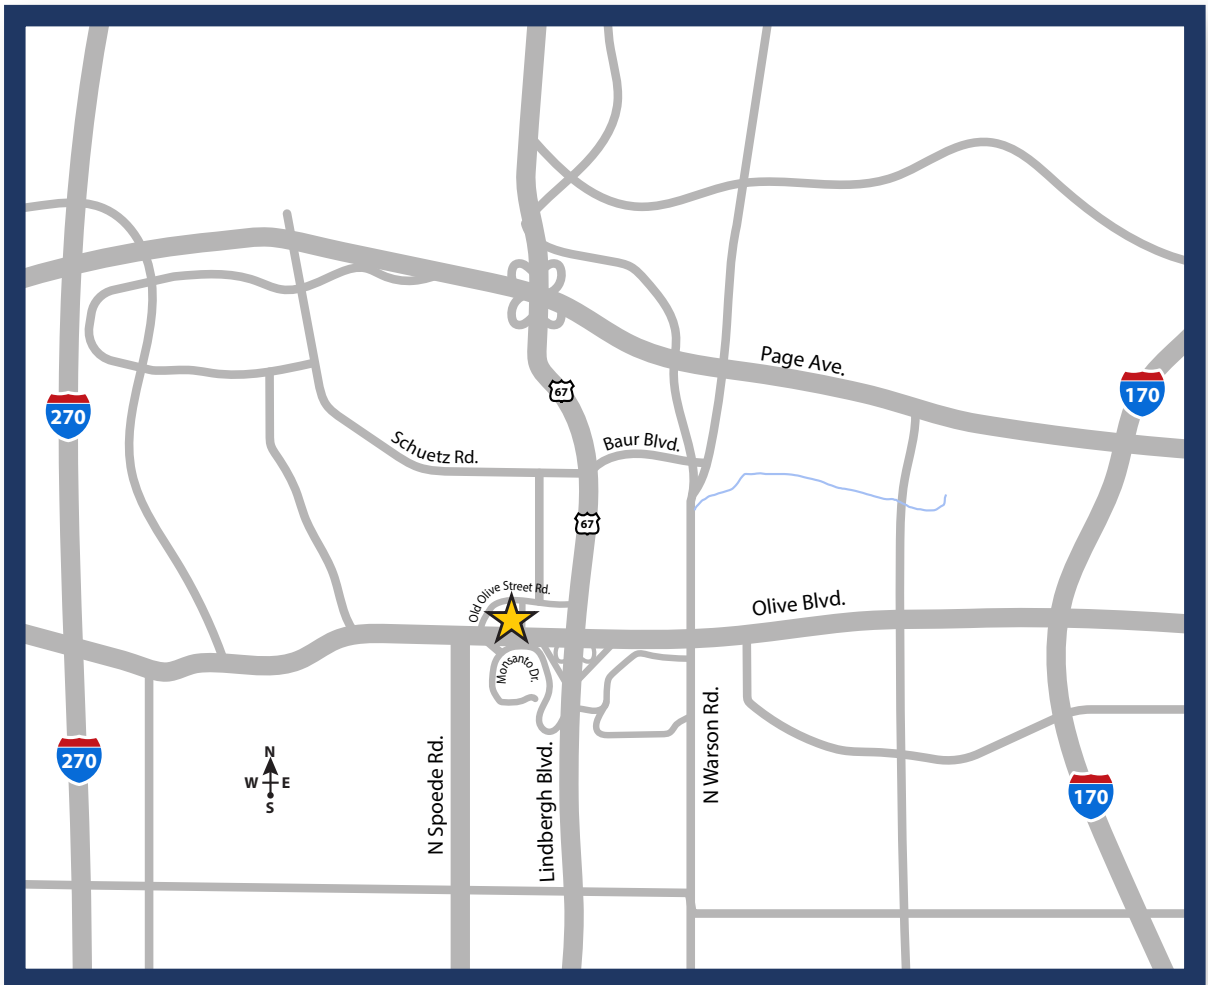

10448 Old Olive Street Rd., Suite 250  
Creve Coeur, MO 63141

(314) 682-4456

trfacialplastics.com

## DIRECTIONS

**From I-270:** Exit at Olive Blvd. and travel east approximately 2 miles to the stoplight at Old Olive Street Road. Turn left at the stoplight and follow until 10448 on the right side of the street.

**From 170 (Innerbelt):** Exit at Olive Blvd. and travel west approximately 3 miles crossing over Lindbergh Blvd. Turn right at the stoplight for Old Olive Street Road, which is the **second stoplight** past Lindbergh. Follow Old Olive until 10448 on the right side of the street.

**From North Lindbergh (heading south):** Take the Olive West exit on the right, which is actually Old Olive Street Road. Follow approximately 2 blocks until 10448 on the left side of the street.

**From South Lindbergh (heading north):** Take the Olive West exit and turn left onto Olive. Turn right at the first stoplight onto Old Olive Street Road. Follow Old Olive until 10448 on the right side of the street.