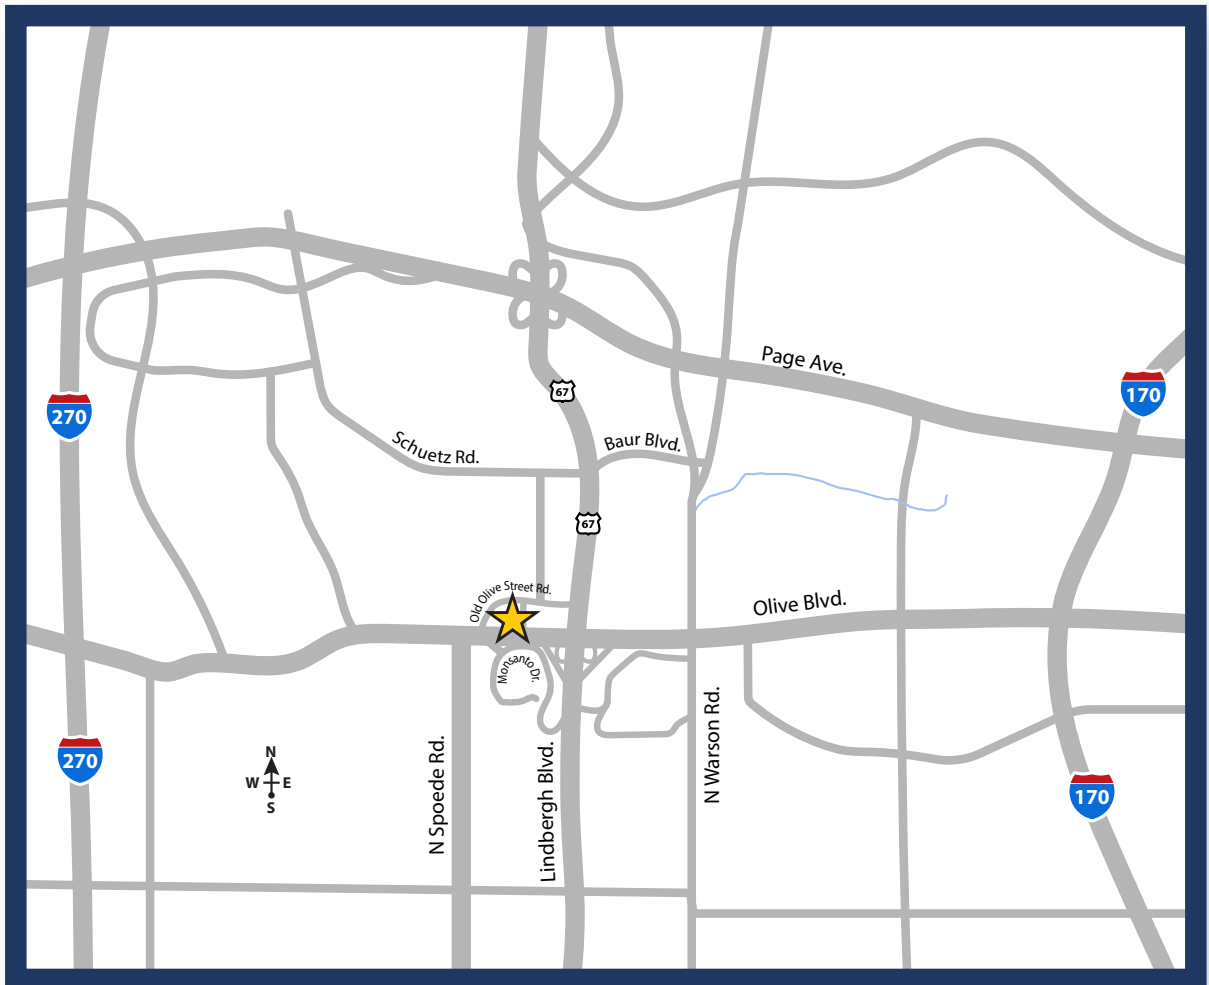

10448 Old Olive Street Rd., Suite 250
Creve Coeur, MO 63141

(314) 682-4456

trfacialplastics.com

DIRECTIONS

From I-270: Exit at Olive Blvd. and travel east approximately 2 miles to the stoplight at Old Olive Street Road. Turn left at the stoplight and follow until 10448 on the right side of the street.

From 170 (Innerbelt): Exit at Olive Blvd. and travel west approximately 3 miles crossing over Lindbergh Blvd. Turn right at the stoplight for Old Olive Street Road, which is the **second stoplight** past Lindbergh. Follow Old Olive until 10448 on the right side of the street.

From North Lindbergh (heading south): Take the Olive West exit on the right, which is actually Old Olive Street Road. Follow approximately 2 blocks until 10448 on the left side of the street.

From South Lindbergh (heading north): Take the Olive West exit and turn left onto Olive. Turn right at the first stoplight onto Old Olive Street Road. Follow Old Olive until 10448 on the right side of the street.